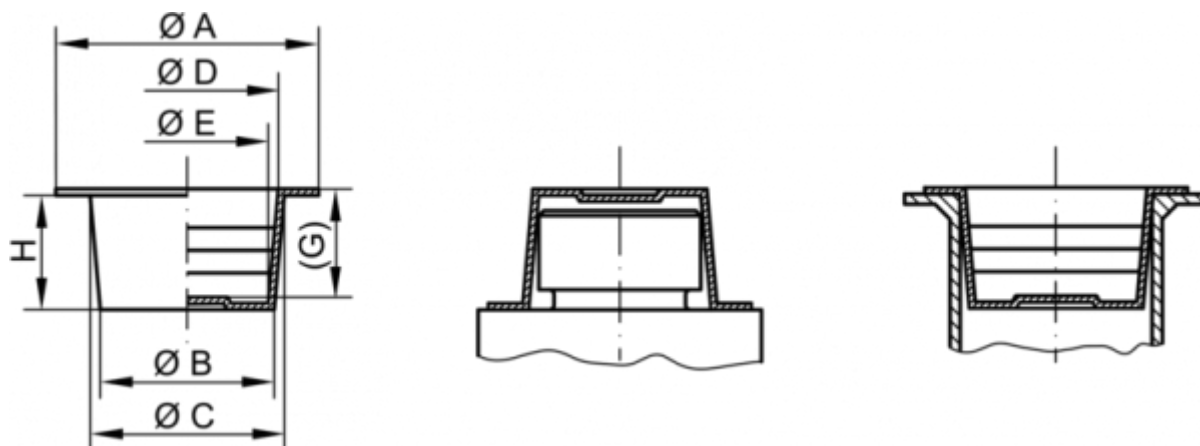

Data Sheet

Article number: 59GPN620U3B

Description: KLEE Universal plugs GPN 620 U 3 B

Measures

A = 25

B = 7.6

C = 9.5

D = 7.8

E = 5.9

G = 11

H = 11